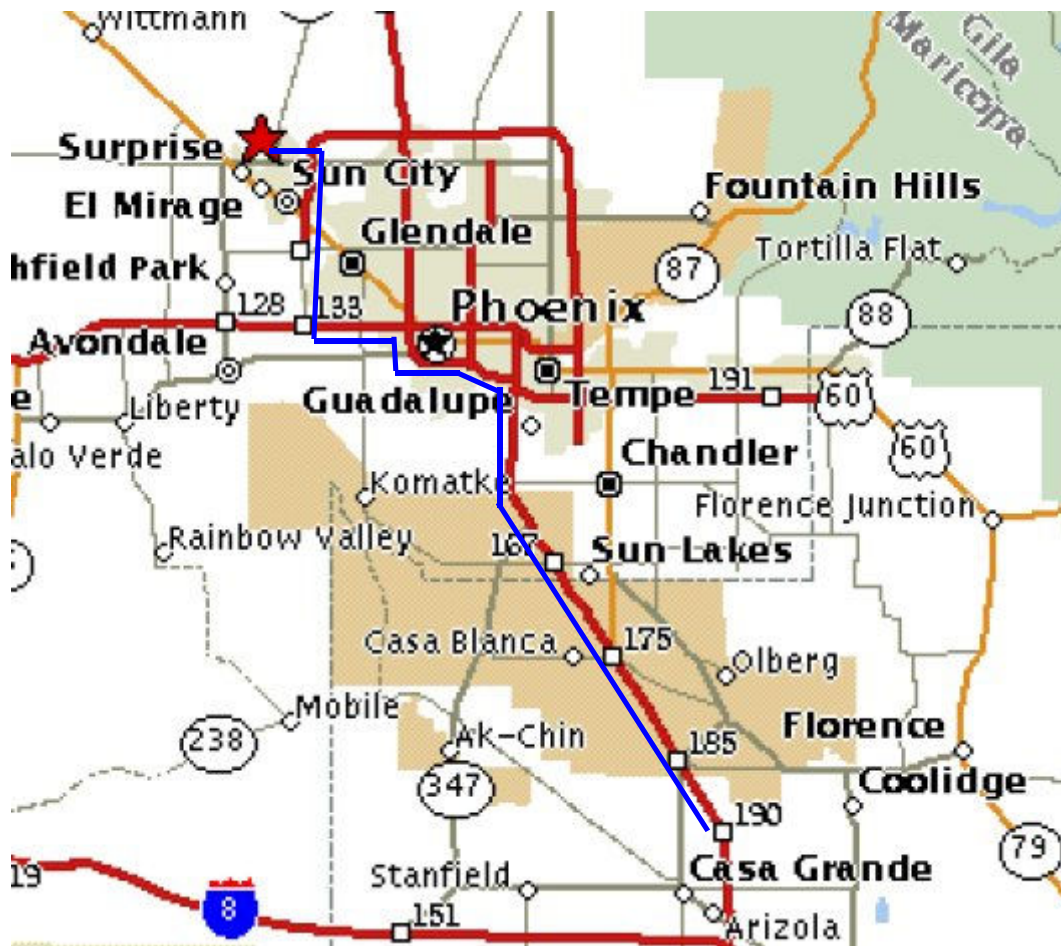

Directions to Bob and Marlene McGowan, in the Northwest Valley area of the Greater Phoenix region.

The most direct route to where Bob and Marlene live, in the Ventana Lakes Subdivision, Sun City, AZ is Via I-10 West to Phoenix, and follow I-10 through Central Phoenix to the intersection of I-101, which is just west of 91st Avenue. Take the I-101 exit and go North to the Union Hills Drive Exit. Exit to the Right, going over the Bridge, to 83rd Avenue North. Turn Right onto 83rd Ave North, and pass through the 3 lights to reach Beardsley Road. Turn West [Left] on Beardsley Road.

After you turn West onto Beardsley Road from N. 83rd Avenue, you drive West through a Stoplight at 91st Avenue, past the Stop at 99th Ave [Lake Pleasant Rd], and past the Stop at 107th Avenue.

Take the First Right beyond 107th Ave., 1/2 block to the lake & Ventana Drive. Turn Left onto Ventana Dr. West and go to the 2nd Left which is 110th Lane. Our home is the 3rd house on the right after you turn onto 110th Lane.

Take me Home