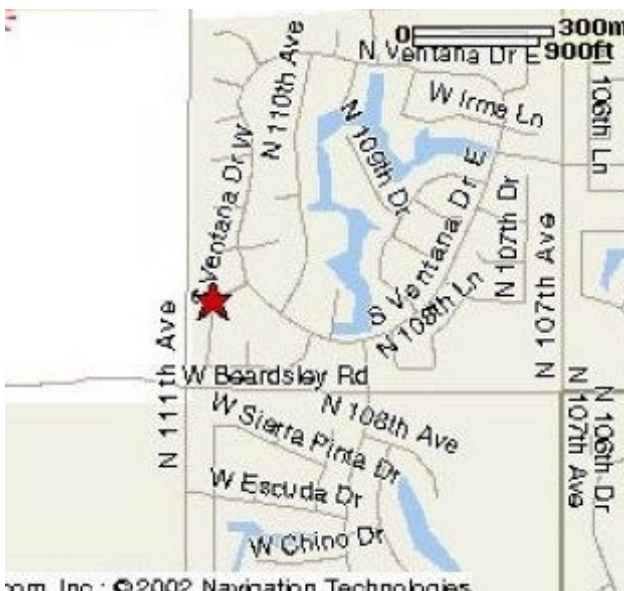

Directions to Bob and Marlene McGowan, in the Northwest Valley area of the Greater Phoenix region.

The most direct route to where Bob and Marlene live, in the Ventana Lakes Subdivision, Sun City, AZ is Via I-10 West to Phoenix, and follow I-10 through Central Phoenix to the intersection of I-101, which is just west of 91st Avenue. Take the I-101 exit and go North to the Union Hills Drive Exit. Exit to the Right, going over the Bridge, to 83rd Avenue North. Turn Right onto 83rd Ave North, and pass through the 3 lights to reach Beardsley Road. Turn West [Left] on Beardsley Road.

After you turn West onto Beardsley Road from N. 83rd Avenue, you drive West through a Stoplight at 91st Avenue, past the Stop at 99th Ave [Lake Pleasant Rd], and past the Stop at 107th Avenue.

Take the First Right beyond 107th Ave., 1/2 block to the lake & Ventana Drive. Turn Left onto Ventana Dr. West and go to the 2nd Left which is 110th Lane. Our home is the 3rd house on the right after you turn onto 110th Lane.